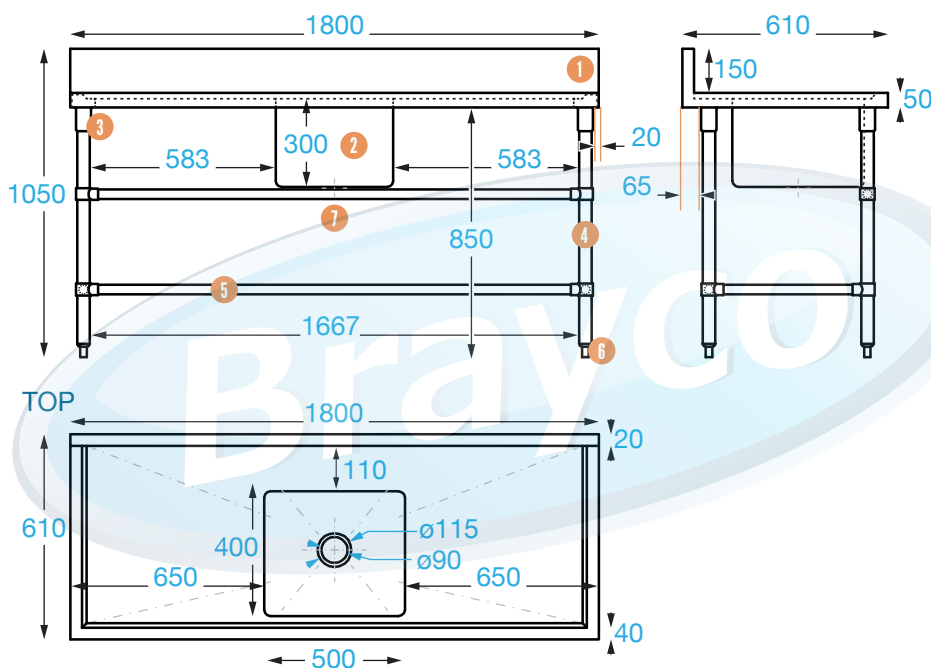

SINGLE SINK WITH LEFT AND RIGHT HAND BENCH

This 610 mm sink range is modular to the Brayco 610 mm deep cabinets, benches and splashback benches.

610 SERIES SINKS

Overall Dimensions:

1800 (w) x 610 (d) x 1050 mm (h)

Bowl Size:

500 (w) x 400 (d) x 300 mm (h)

Capacity: 60 L

Shipping Dimensions:

Sink: 1800 (w) x 610 (d) x 460 mm (h)

Legs: 1670 (w) x 170 (d) x 100 mm (h)

Shipping Weight: 31.7 kg

Material:

Top: 1.2 mm 304 grade stainless steel

Legs: 201 grade 42 mm diameter

stainless steel

FRONT

SIDE

COMPONENTS

- | | | |
|---|----------------------------|-----------------------------|
| 1 | Splashback | 150 mm (high), 20 mm (deep) |
| 2 | Fully welded bowl | 60 ltr capacity |
| 3 | Welded sockets | 1.2 mm |
| 4 | Stainless legs | Ø 42 |
| 5 | Rails (back, front & side) | Ø 32 |
| 6 | Adjustable feet | up to 35 mm (max) |
| 7 | Waste outlet | 90 mm (diameter) |

DIMENSIONS

Can accommodate an under bench dishwasher of up to 850 x 580 x 550 mm (HxLxD).

These products are compliant with all applicable Australian health department regulations.

It is important that your stainless steel is kept clean to extend the lifetime of the product.