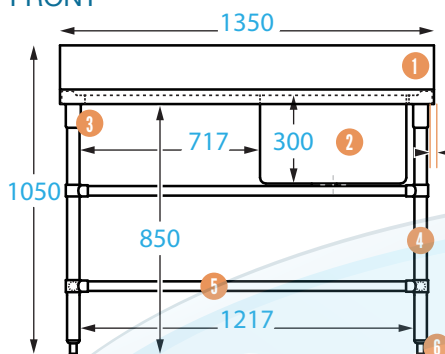

Material:

Top: 1.2 mm 304 grade stainless steel

Legs: 201 grade 42 mm diameter stainless steel

FRONT