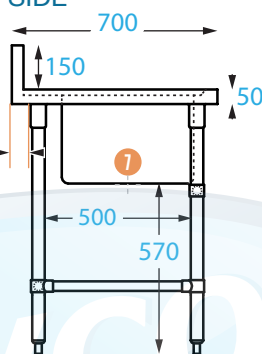

SINGLE SINK WITH LEFT HAND BENCH

This 700 mm sink range is modular to the Brayco 700 mm deep cabinets and splashback benches.

700 SERIES SINK

Overall Dimensions:

1350 (w) x 700 (d) x 1050 mm (h)

Bowl Size:

500 (w) x 450 (d) x 300 mm (h)

Capacity: 67 L

Shipping Weight: 29 kg

Shipping Dimensions:

Sink: 1350 (w) x 700 (d) x 460 mm (h)

Legs: 1220 (w) x 170 (d) x 100 mm (h)

Material:

Top: 1.2 mm 304 grade stainless steel

Legs: 201 grade 42 mm diameter stainless steel

SIDE

COMPONENTS

- 1 Splashback
- 2 Fully welded bowl
- 3 Welded sockets
- 4 Stainless legs
- 5 Rails
- 6 Adjustable feet
- 7 Waste outlet

DIMENSIONS

- 150 mm (high), 40 mm (deep)
- 67 ltr capacity
- 1.2 mm
- Ø 42 mm
- Ø 32 mm
- up to 35 mm (max)
- 90 mm (diameter)

Can accommodate an under bench dishwasher of up to 850 x 580 x 550 mm (HxLxD).

These products are compliant with all applicable Australian health department regulations

It is important that your stainless steel is kept clean to extend the lifetime of the product.

PRODUCT CODE: SSL

Brayco Stainless Steel is made from 95% recycled materials

FEATURES AND BENEFITS

- Sink drainer Included.
- Construction: Our units are fully stainless steel. Very sturdy.
- Bowl: Fully welded for strength and superior durability.
- Tap Location: Untapped to allow for universal plumbing as required.
- Bar work: Fully adjustable to accommodate glass or dishwasher, shelf etc.
- Supplied Flat Packed: Simple assembly, instructions included.

OPTIONS

- **Splashback Extension:** Convert your sink to a corner unit.
- **Slatted Sink Cover:** Ideal drainer tray or to rinse food. Code: SCH500
- **Sink Cover:** Create extra work space. Code: SCB500
- **Under-sink shelf:** 650 mm long stainless steel shelf.

Code: SHELFSSINK700