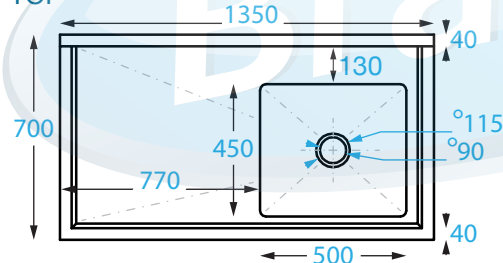

SINGLE SINK WITH LEFT HAND BENCH

This 700 mm sink range is modular to the Brayco 700 mm deep cabinets and splashback benches.

700 SERIES SINK

Overall Dimensions:

1350 (w) x 700 (d) x 1050 mm (h)

Bowl Size:

500 (w) x 450 (d) x 300 mm (h)

Capacity: 67 L

Shipping Weight: 29 kg

Shipping Dimensions:

Sink: 1350 (w) x 700 (d) x 460 mm (h)

Legs: 1220 (w) x 170 (d) x 100 mm (h)

Material:

Top: 1.2 mm 304 grade stainless steel

Legs: 201 grade 42 mm diameter stainless steel

TOP

COMPONENTS

- 1 Splashback
- 2 Fully welded bowl
- 3 Welded sockets
- 4 Stainless legs
- 5 Rails
- 6 Adjustable feet
- 7 Waste outlet

DIMENSIONS

- 150 mm (high), 40 mm (deep)
- 67 ltr capacity
- 1.2 mm
- Ø 42 mm
- Ø 32 mm
- up to 35 mm (max)
- 90 mm (diameter)

Can accommodate an under bench dishwasher of up to 850 x 580 x 550 mm (HxLxD).

These products are compliant with all applicable Australian health department regulations

It is important that your stainless steel is kept clean to extend the lifetime of the product.

PRODUCT CODE: SSL

Brayco Stainless Steel is made from 95% recycled materials

FEATURES AND BENEFITS

- Sink drainer Included.
- Construction: Our units are fully stainless steel. Very sturdy.
- Bowl: Fully welded for strength and superior durability.
- Tap Location: Untapped to allow for universal plumbing as required.
- Bar work: Fully adjustable to accommodate glass or dishwasher, shelf etc.
- Supplied Flat Packed: Simple assembly, instructions included.

OPTIONS

- **Splashback Extension:** Convert your sink to a corner unit.
- **Slatted Sink Cover:** Ideal drainer tray or to rinse food. Code: SCH500
- **Sink Cover:** Create extra work space. Code: SCB500
- **Under-sink shelf:** 650 mm long stainless steel shelf.

Code: SHELFSSINK700