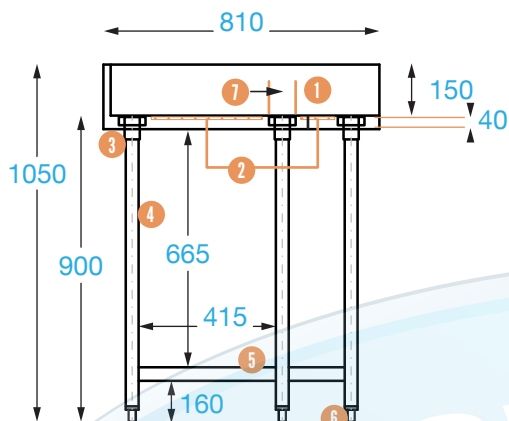

FRONT / SIDE