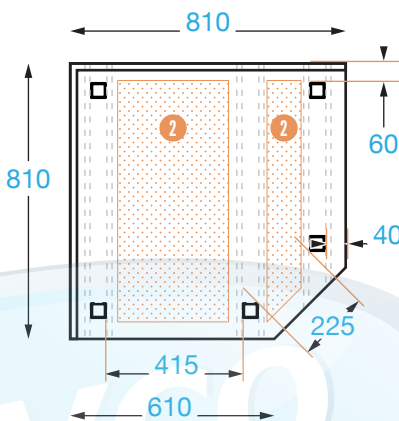

TOP

PRODUCT CODE: PCU

Brayco Stainless Steel is made from 95% recycled materials

FEATURES AND BENEFITS

- Fixed Undershelf.
- High Grade Stainless Steel.
- Supplied Flat Pack: Simple assembly required.
- Construction: Our units are fully stainless steel with square legs & fixed undershelf. STRONG.
- Built quiet: Bench top underside is lined with a polymer layer to reduce noise.
- Strong: Extra support bar under bench top for added strength.
- Adjustable Feet: Supplied attached to leg.

COMPONENTS

1	Splashback	
2	Noise dampening pads	150 mm (high), 20 mm (deep)
3	Welded sockets	Reduces noise
4	Stainless legs	2 mm
5	Undershelf	40 x 40 mm
6	Adjustable feet	1.2 mm stainless steel
7	Support bar	Adjustable up to 20 mm

ADDITIONAL ITEMS

- Splashback Extension: Convert your bench to a corner unit.

All premium benches are compliant with all applicable Australian health department regulations.

It is important that your stainless steel is kept clean to extend the lifetime of the product.

Brisbane • Sydney • Melbourne • Hobart • Adelaide • Perth • Auckland
For more info please contact your nearest Brayco Branch 1300 272 926 | brayco.com.au