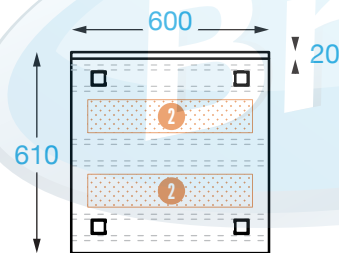

## 610 SERIES PREMIUM SPLASHBACK BENCH

**Overall Dimensions:**

600 (w) x 610 (d) x 1050 mm (h)

**Splashback Height:** 150 mm

**Loading Capacity:**

Top: 200 kg, Undershef: 100 kg

**Shipping Dimensions:**

920 (w) x 760 (d) x 250 mm (h)

**Shipping Weight:** 22 kg

**Material:**

Top: 1.2 mm 304 stainless steel

Shelf: 430 grade stainless steel

Legs: 201 grade stainless steel

FRONT

SIDE

TOP