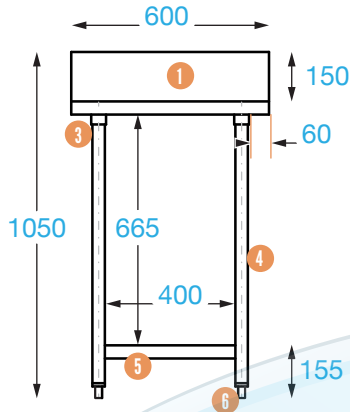

## 610 SERIES PREMIUM SPLASHBACK BENCH

**Overall Dimensions:**

600 (w) x 610 (d) x 1050 mm (h)

**Splashback Height:** 150 mm

**Loading Capacity:**

Top: 200 kg, Undershef: 100 kg

**Shipping Dimensions:**

920 (w) x 760 (d) x 250 mm (h)

**Shipping Weight:** 22 kg

**Material:**

Top: 1.2 mm 304 stainless steel

Shelf: 430 grade stainless steel

Legs: 201 grade stainless steel

FRONT

SIDE

TOP

### COMPONENTS

- |   |                      |                             |
|---|----------------------|-----------------------------|
| 1 | Splashback           | 150 mm (high), 20 mm (deep) |
| 2 | Noise dampening pads | Reduces noise               |
| 3 | Welded sockets       | 2 mm                        |
| 4 | Stainless legs       | 40 x 40 mm                  |
| 5 | Undershef            | 1.2 mm stainless steel      |
| 6 | Adjustable feet      | Adjustable up to 20 mm      |
| 7 | Support bar          |                             |