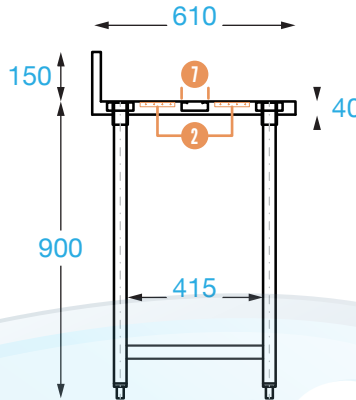

## 610 SERIES PREMIUM SPLASHBACK BENCH

**Overall Dimensions:**

600 (w) x 610 (d) x 1050 mm (h)

**Splashback Height:** 150 mm

**Loading Capacity:**

Top: 200 kg, Undershef: 100 kg

**Shipping Dimensions:**

920 (w) x 760 (d) x 250 mm (h)

**Shipping Weight:** 22 kg

**Material:**

Top: 1.2 mm 304 stainless steel

Shelf: 430 grade stainless steel

Legs: 201 grade stainless steel

FRONT

SIDE

TOP

### COMPONENTS

- |   |                      |                             |
|---|----------------------|-----------------------------|
| 1 | Splashback           | 150 mm (high), 20 mm (deep) |
| 2 | Noise dampening pads | Reduces noise               |
| 3 | Welded sockets       | 2 mm                        |
| 4 | Stainless legs       | 40 x 40 mm                  |
| 5 | Undershef            | 1.2 mm stainless steel      |
| 6 | Adjustable feet      | Adjustable up to 20 mm      |
| 7 | Support bar          |                             |