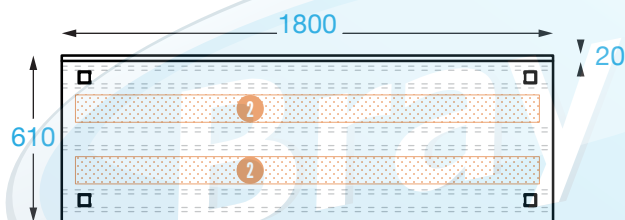

### Overall Dimensions:

1800 (w) x 610 (d) x 1050 mm (h)

**Splashback Height:** 150 mm

### Material:

Top: 1.2 mm 304 stainless steel

Shelf: 430 grade stainless steel

Legs: 201 grade stainless steel

FRONT

SIDE

TOP

**PRODUCT CODE:** P1800