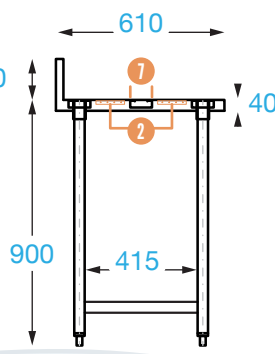

### Overall Dimensions:

1800 (w) x 610 (d) x 1050 mm (h)

**Splashback Height:** 150 mm

### Shipping Dimensions:

1850 (w) x 655 (d) x 245 mm (h)

**Shipping Weight:** 38.1 kg

### Material:

Top: 1.2 mm 304 stainless steel

Shelf: 430 grade stainless steel

Legs: 201 grade stainless steel

FRONT

SIDE

TOP

**PRODUCT CODE:** P1800