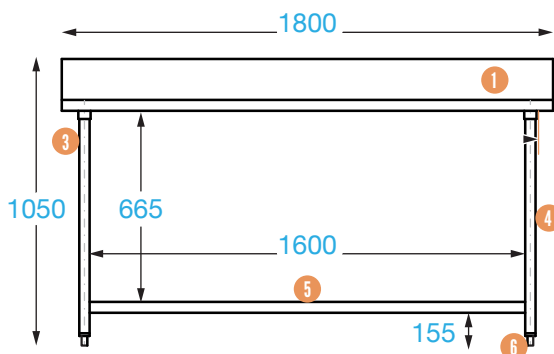

### Overall Dimensions:

1800 (w) x 610 (d) x 1050 mm (h)

**Splashback Height:** 150 mm

### Shipping Dimensions:

1850 (w) x 655 (d) x 245 mm (h)

**Shipping Weight:** 38.1 kg

### Material:

Top: 1.2 mm 304 stainless steel

Shelf: 430 grade stainless steel

Legs: 201 grade stainless steel

FRONT

SIDE

TOP

**PRODUCT CODE:** P1800