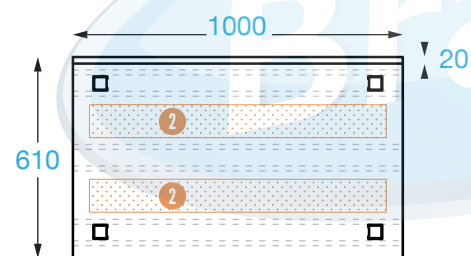

PREMIUM SPLASHBACK BENCH 610mm DEEP

This 610 mm splashback range is modular to the Brayco 610 mm deep sinks, benches and cabinets.

610 SERIES PREMIUM SPLASHBACK BENCH

Overall Dimensions:

1000 (w) x 610 (d) x 1050 mm (h)

Splashback Height: 150 mm

Loading Capacity:

Top: 260 kg, Undershelf: 100 kg

Shipping Dimensions:

1050 (w) x 775 (d) x 245 mm (h)

Shipping Weight: 24.2 kg

Material:

Top: 1.2 mm 304 stainless steel

Shelf: 430 grade stainless steel

Legs: 201 grade stainless steel

FRONT

SIDE

TOP

PRODUCT CODE: P1000

Brayco Stainless Steel is made from 95% recycled materials

FEATURES AND BENEFITS