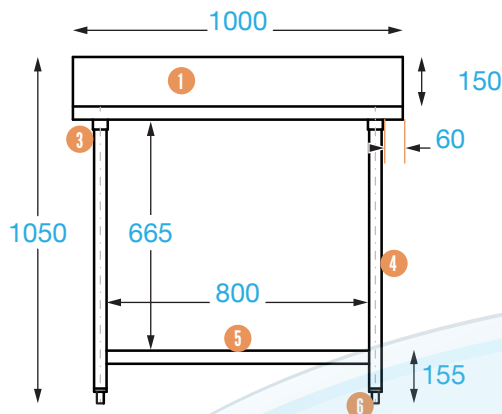

PREMIUM SPLASHBACK BENCH 610mm DEEP

This 610 mm splashback range is modular to the Brayco 610 mm deep sinks, benches and cabinets.

610 SERIES PREMIUM SPLASHBACK BENCH

Overall Dimensions:

1000 (w) x 610 (d) x 1050 mm (h)

Splashback Height: 150 mm

Loading Capacity:

Top: 260 kg, Undershelf: 100 kg

Shipping Dimensions:

1050 (w) x 775 (d) x 245 mm (h)

Shipping Weight: 24.2 kg

Material:

Top: 1.2 mm 304 stainless steel

Shelf: 430 grade stainless steel

Legs: 201 grade stainless steel

FRONT

SIDE

TOP

PRODUCT CODE: P1000

Brayco Stainless Steel is made from 95% recycled materials

FEATURES AND BENEFITS