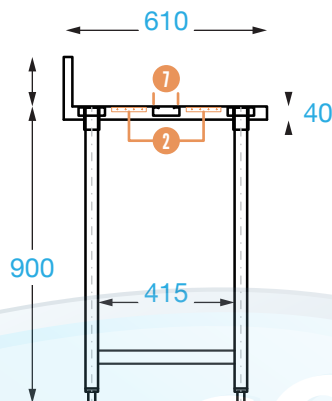

PREMIUM SPLASHBACK BENCH 610mm DEEP

This 610 mm splashback range is modular to the Brayco 610 mm deep sinks, benches and cabinets.

610 SERIES PREMIUM SPLASHBACK BENCH

Overall Dimensions:

1000 (w) x 610 (d) x 1050 mm (h)

Splashback Height: 150 mm

Loading Capacity:

Top: 260 kg, Undershelf: 100 kg

Shipping Dimensions:

1050 (w) x 775 (d) x 245 mm (h)

Shipping Weight: 24.2 kg

Material:

Top: 1.2 mm 304 stainless steel

Shelf: 430 grade stainless steel

Legs: 201 grade stainless steel

FRONT

SIDE

TOP

PRODUCT CODE: P1000

Brayco Stainless Steel is made from 95% recycled materials

FEATURES AND BENEFITS