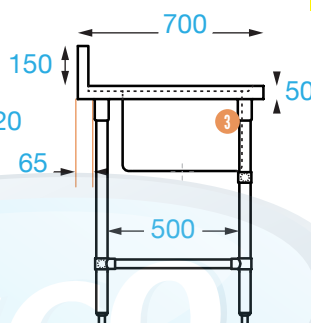

DOUBLE SINK WITH RIGHT HAND BENCH

This 700 mm sink range is modular to the Brayco 700 mm deep cabinets and splashback benches.

700 SERIES SINK

Overall Dimensions:

1900 (w) x 700 (d) x 1050 mm (h)

Bowl Size:

500 (w) x 450 (d) x 300 mm (h) each

Capacity: 67 L each

Shipping Weight: 38.9 kg

Shipping Dimensions:

Sink: 1900 (w) x 700 (d) x 460 mm (h)

Legs: 1770 (w) x 170 (d) x 100 mm (h)

Material:

Top: 1.2 mm 304 grade stainless steel

Legs: 201 grade 42 mm diameter stainless steel

FRONT

SIDE

TOP

COMPONENTS

- | | | |
|---|----------------------------|-----------------------------|
| 1 | Splashback | 150 mm (high), 40 mm (deep) |
| 2 | Fully welded bowls | 65 ltr capacity |
| 3 | Welded sockets | 1.2 mm |
| 4 | Stainless legs | Ø 42 mm |
| 5 | Rails (back, front & side) | Ø 32 mm |
| 6 | Adjustable feet | up to 35 mm (max) |
| 7 | Waste outlet | 90 mm (diameter) |

DIMENSIONS

Can accommodate an under bench dishwasher of up to 850 x 580 x 550 mm (HxLxD).

These products are compliant with all applicable Australian health department regulations.

It is important that your stainless steel is kept clean to extend the lifetime of the product.