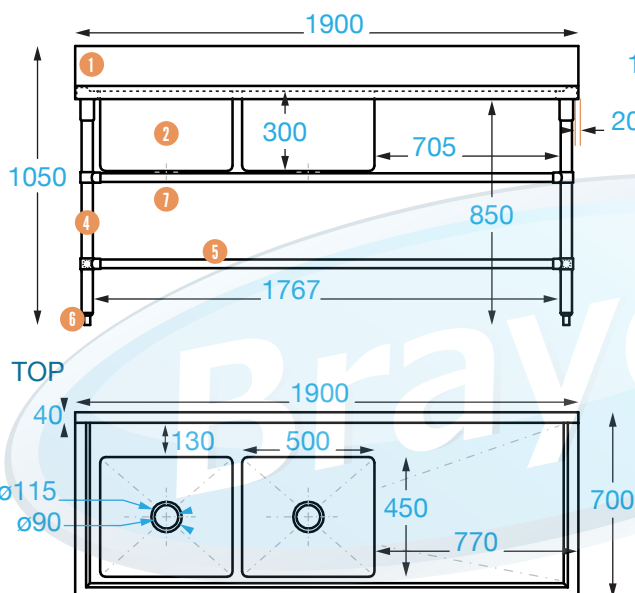

DOUBLE SINK WITH RIGHT HAND BENCH

This 700 mm sink range is modular to the Brayco 700 mm deep cabinets and splashback benches.

700 SERIES SINK

Overall Dimensions:

1900 (w) x 700 (d) x 1050 mm (h)

Bowl Size:

500 (w) x 450 (d) x 300 mm (h) each

Capacity: 67 L each

Shipping Weight: 38.9 kg

Shipping Dimensions:

Sink: 1900 (w) x 700 (d) x 460 mm (h)

Legs: 1770 (w) x 170 (d) x 100 mm (h)

Material:

Top: 1.2 mm 304 grade stainless steel

Legs: 201 grade 42 mm diameter stainless steel

FRONT

SIDE

TOP

COMPONENTS

- | | | |
|---|----------------------------|-----------------------------|
| 1 | Splashback | 150 mm (high), 40 mm (deep) |
| 2 | Fully welded bowls | 65 ltr capacity |
| 3 | Welded sockets | 1.2 mm |
| 4 | Stainless legs | Ø 42 mm |
| 5 | Rails (back, front & side) | Ø 32 mm |
| 6 | Adjustable feet | up to 35 mm (max) |
| 7 | Waste outlet | 90 mm (diameter) |

DIMENSIONS

Can accommodate an under bench dishwasher of up to 850 x 580 x 550 mm (HxLxD).

These products are compliant with all applicable Australian health department regulations.

It is important that your stainless steel is kept clean to extend the lifetime of the product.