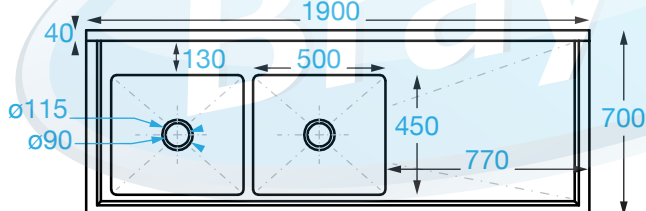

DOUBLE SINK WITH RIGHT HAND BENCH

This 700 mm sink range is modular to the Brayco 700 mm deep cabinets and splashback benches.

700 SERIES SINK

Overall Dimensions:

1900 (w) x 700 (d) x 1050 mm (h)

Bowl Size:

500 (w) x 450 (d) x 300 mm (h) each

Capacity: 67 L each

Shipping Weight: 38.9 kg

Shipping Dimensions:

Sink: 1900 (w) x 700 (d) x 460 mm (h)

Legs: 1770 (w) x 170 (d) x 100 mm (h)

Material:

Top: 1.2 mm 304 grade stainless steel

Legs: 201 grade 42 mm diameter stainless steel

FRONT

SIDE

TOP

COMPONENTS

- | | | |
|---|----------------------------|-----------------------------|
| 1 | Splashback | 150 mm (high), 40 mm (deep) |
| 2 | Fully welded bowls | 65 ltr capacity |
| 3 | Welded sockets | 1.2 mm |
| 4 | Stainless legs | Ø 42 mm |
| 5 | Rails (back, front & side) | Ø 32 mm |
| 6 | Adjustable feet | up to 35 mm (max) |
| 7 | Waste outlet | 90 mm (diameter) |

DIMENSIONS

Can accommodate an under bench dishwasher of up to 850 x 580 x 550 mm (HxLxD).

These products are compliant with all applicable Australian health department regulations.

It is important that your stainless steel is kept clean to extend the lifetime of the product.