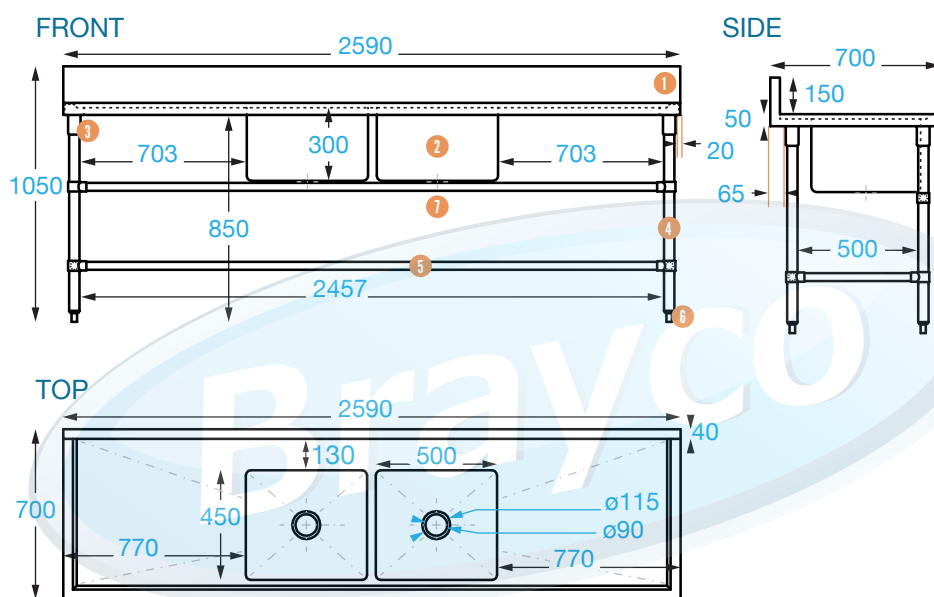

Material:

Top: 1.2 mm 304 grade stainless steel

Legs: 201 grade 42 mm diameter stainless steel

PRODUCT CODE: DSRL

Brayco Stainless Steel is made from 95% recycled materials

FEATURES AND BENEFITS

- Sink drainer Included.
- Construction: Our units are fully stainless steel. Very sturdy.
- Bowl: Fully welded for strength and superior durability.
- Tap Location: Untapped to allow for universal plumbing as required.
- Bar work: Fully adjustable to accommodate glass or dishwasher, shelf etc.
- Supplied Flat Packed: Simple assembly, instructions included.

OPTIONS

- **Splashback Extension:** Convert your sink to a corner unit.
- **Slatted Sink Cover:** Ideal drainer tray or to rinse food. Code: SCH500
- **Sink Cover:** Create extra work space. Code: SCB500
- **Under-sink shelf:** 650 mm long stainless steel shelf. Code: SHELFSINK700

COMPONENTS

1. 1 Splashback
2. 2 Fully welded bowls
3. 3 Welded sockets
4. 4 Stainless legs
5. 5 Rails (back, front & side)
6. 6 Adjustable feet
7. 7 Waste outlet

DIMENSIONS

- 150 mm (high), 40 mm (deep)
- 65 ltr capacity
- 1.2 mm
- $\phi 42$ mm
- $\phi 32$ mm
- up to 35 mm (max)
- 90 mm (diameter)

Can accommodate an under bench dishwasher of up to 850 x 580 x 550 mm (HxLxD).

These products are compliant with all applicable Australian health department regulations.

It is important that your stainless steel is kept clean to extend the lifetime of the product.

Brisbane • Sydney • Melbourne • Hobart • Adelaide • Perth • Auckland
For more info please contact your nearest Brayco Branch 1300 272 926 | brayco.com.au