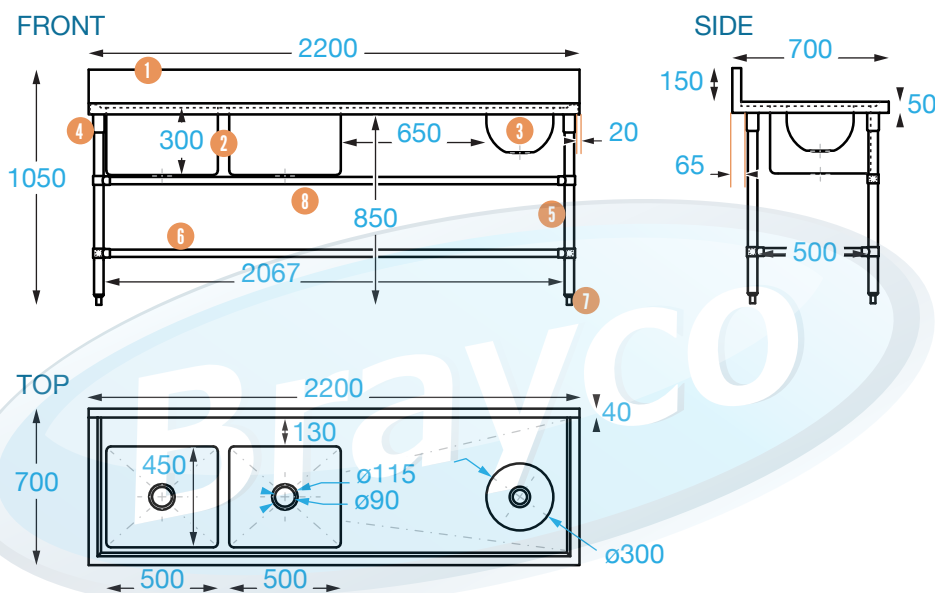

### Overall Dimensions:

2200 (w) x 700 (d) x 1050 mm (h)

### Bowl Size:

500 (w) x 450 (d) x 300 mm (h) each

**Capacity:** 67 L each

**Shipping Weight:** 43.1 kg

### Shipping Dimensions:

Sink: 2200 (w) x 700 (d) x 460 mm (h)

Legs: 2070 (w) x 180 (d) x 100 mm (h)

### COMPONENTS

- |   |                            |   |
|---|----------------------------|---|
| 1 | Splashback                 | 150 mm (high), 40 mm (deep)               |
| 2 | Fully welded bowls         | 58 ltr capacity                           |
| 3 | Fully welded hand basin    | Ø300 mm diameter, 3 ltr capacity (approx) |
| 4 | Welded sockets             | 1.2 mm                                    |
| 5 | Stainless legs             | Ø 42 mm                                   |
| 6 | Rails (back, front & side) | Ø 32 mm                                   |
| 7 | Adjustable feet            | up to 35 mm (max)                         |
| 8 | Waste outlets - Bowls      | 90 mm (diameter)                          |
|   | Handbasin                  | 45 mm (diameter)                          |