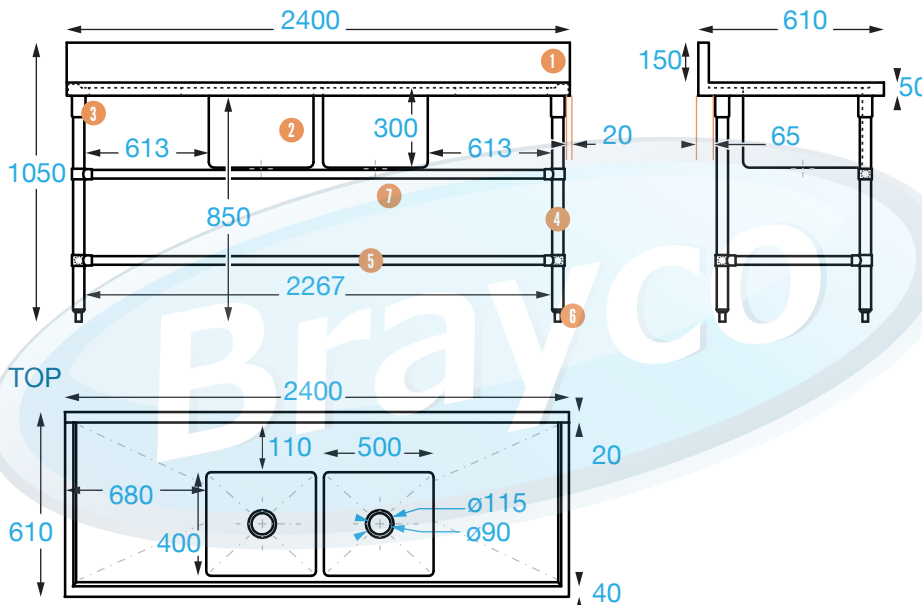

DOUBLE SINK WITH LEFT AND RIGHT HAND BENCH

This 610 mm sink range is modular to the Brayco 610 mm deep cabinets, benches and splashback benches.

610 SERIES SINKS

Overall Dimensions:

2400 (w) x 610 (d) x 1050 mm (h)

Bowl Size:

500 (w) x 400 (d) x 300 mm (h) ea

Capacity: 60 L ea

Shipping Dimensions:

Sink: 2400 (w) x 610 (d) x 460 mm (h)

Legs: 2270 (w) x 170 (d) x 100 mm (h)

Shipping Weight: 41.6 kg

Material:

Top: 1.2 mm 304 grade stainless steel

Legs: 201 grade 42 mm diameter stainless steel

FRONT

SIDE

PRODUCT CODE: DSRL610-24

Brayco Stainless Steel is made from 95% recycled materials

FEATURES AND BENEFITS

- Sink Drainer Included.
- Construction: Our units are fully stainless steel. Very sturdy.
- Bowl: Fully welded for strength and superior durability.
- Tap Location: Untapped to allow for universal plumbing as required.
- Bar work: Fully adjustable to accommodate glass or dishwasher, shelf etc.
- Supplied Flat Packed: Simple assembly, instructions included.

COMPONENTS

- | | | |
|---|----------------------------|-----------------------------|
| 1 | Splashback | 150 mm (high), 20 mm (deep) |
| 2 | Fully welded bowls | 60 ltr capacity each |
| 3 | Welded sockets | 1.2 mm |
| 4 | Stainless legs | Ø 42 mm |
| 5 | Rails (back, front & side) | Ø 32 mm |
| 6 | Adjustable feet | up to 35 mm (max) |
| 7 | Waste outlet | 90 mm (diameter) |