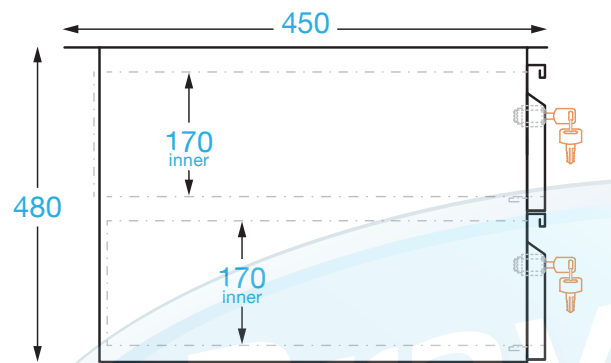

Width:

This drawer is suitable to be attached to any Brayco flat or splashback bench from a minimum of 600 mm wide.

SIDE

TOP