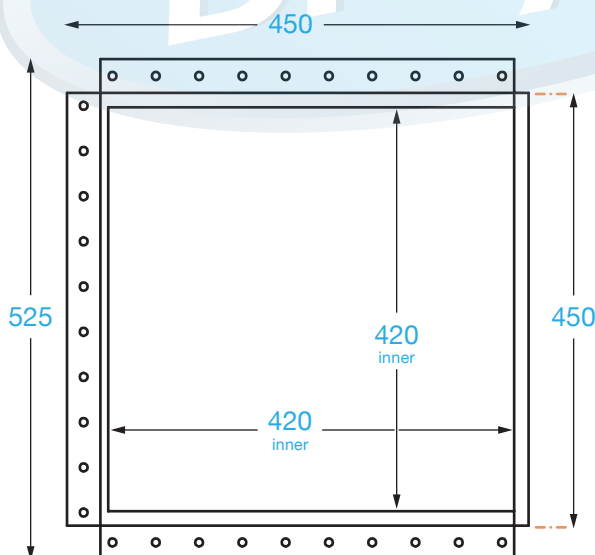

It is important that your stainless steel is kept clean to extend the lifetime of the product.

Brisbane • Sydney • Melbourne • Hobart • Adelaide • Perth • Auckland
For more info please contact your nearest Brayco Branch 1300 272 926 | brayco.com.au