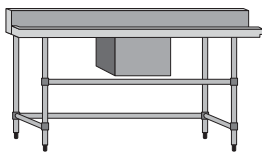

### Overall Dimensions:

800 (w) x 700 (d) x 900 mm (h)

**Splashback Height:** 150 mm

### Material:

Top: 2 mm 304 grade stainless steel

Tray slides: 304 grade stainless steel

Support bar: 201 grade stainless steel

Legs: 201 grade stainless steel

Inlet Benches:  
DISHINR  
DDISHINR

DISHOUTSHR

This DISHOUTSHR bench sits to the right of the dishwasher when facing it.

Accommodates 3 x 500 mm (19 3/4") commercial dishwasher racks.

### COMPONENTS

- 1 Splashback  
150 mm (high), 130 mm (deep)
- 2 Welded sockets  
2 mm
- 3 Stainless legs  
40 mm x 40 mm
- 4 Dishwasher racks  
To fit 500 x 500 mm racks x 3
- 5 Adjustable feet  
Adjustable up to 20 mm