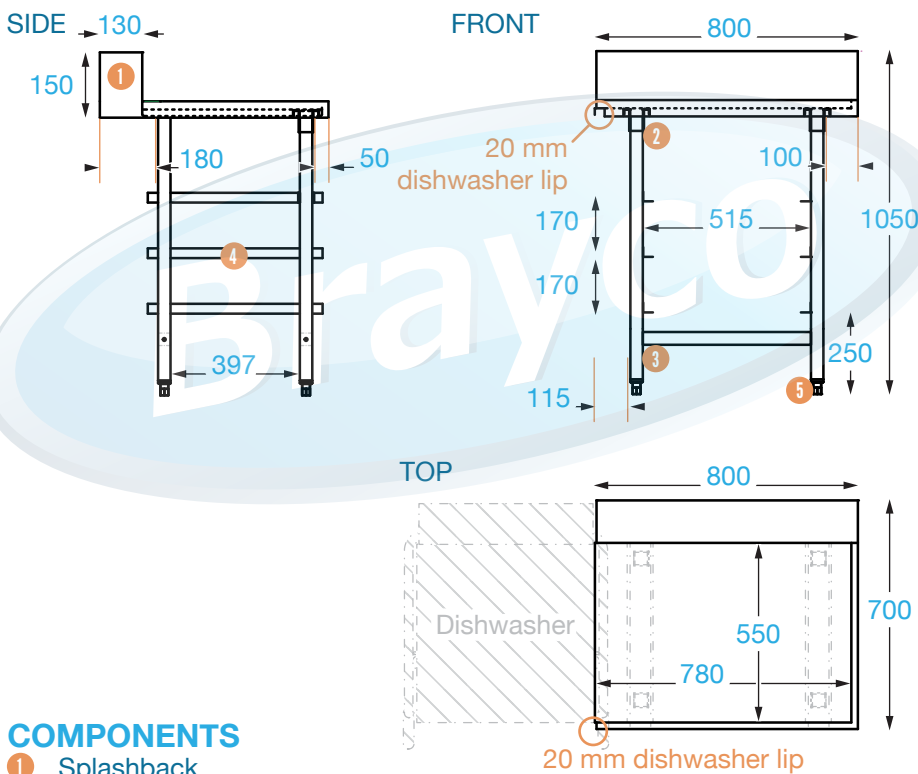

### Overall Dimensions:

800 (w) x 700 (d) x 900 mm (h)

**Splashback Height:** 150 mm

### Shipping Dimensions:

930 (w) x 755 (d) x 270 mm (h)

**Shipping Weight:** 22.1 kg

### Material:

Top: 2 mm 304 grade stainless steel

Tray slides: 304 grade stainless steel

Support bar: 201 grade stainless steel

Legs: 201 grade stainless steel

Inlet Benches:  
DISHINR  
DDISHINR

DISHOUTSHR

This DISHOUTSHR bench sits to the right of the dishwasher when facing it.

Accommodates 3 x 500 mm (19 3/4") commercial dishwasher racks.