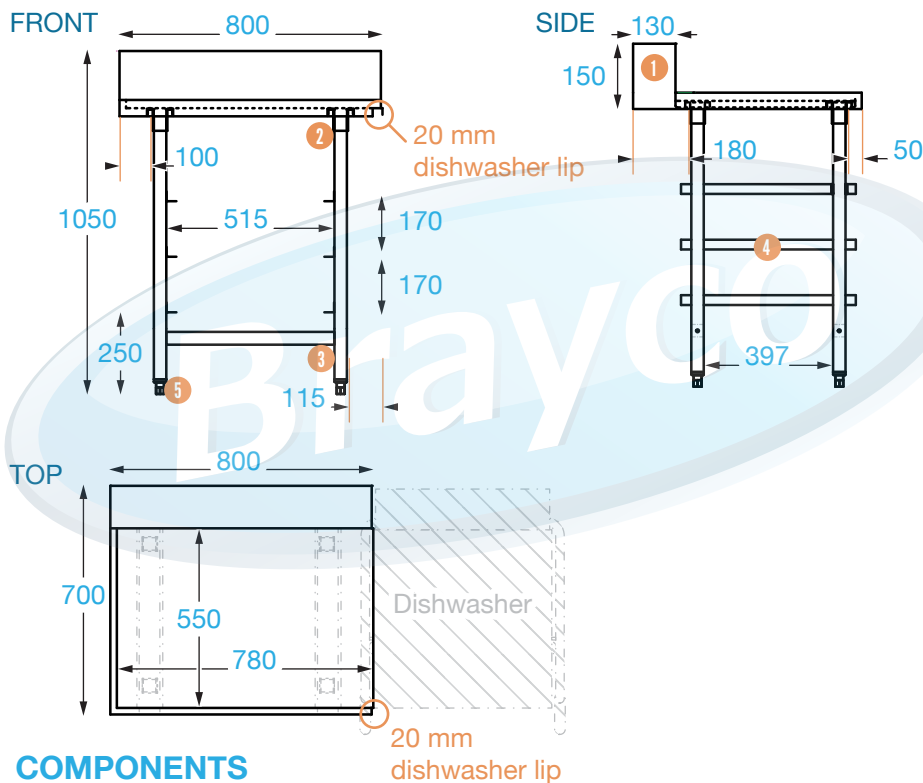

### Overall Dimensions:

800 (w) x 700 (d) x 900 mm (h)

**Splashback Height:** 150 mm

### Shipping Dimensions:

930 (w) x 755 (d) x 270 mm (h)

**Shipping Weight:** 22.1 kg

### Material:

Top: 2 mm 304 grade stainless steel  
Tray slides: 304 grade stainless steel  
Support bar: 201 grade stainless steel  
Legs: 201 grade stainless steel

Accommodates 3 x 500 mm (19 3/4") commercial dishwasher racks.

### COMPONENTS

- 1 Splashback  
150 mm (high), 130 mm (deep)
- 2 Welded sockets  
2 mm
- 3 Stainless legs  
40 mm x 40 mm
- 4 Dishwasher racks  
To fit 500 x 500 mm racks x 3
- 5 Adjustable feet  
Adjustable up to 20 mm