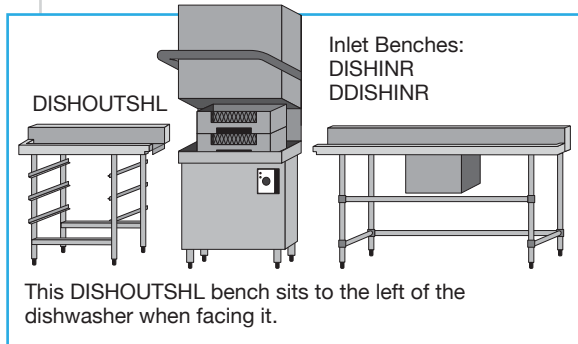

# DISHWASHER OUTLET BENCH 700mm DEEP RIGHT OPENING, WITH UNDERSHELVES

This 700 mm sink range is modular to the Brayco 700 mm deep sinks, cabinets and splashback benches.

### Overall Dimensions:

800 (w) x 700 (d) x 900 mm (h)

**Splashback Height:** 150 mm

### Material:

Top: 2 mm 304 grade stainless steel  
Tray slides: 304 grade stainless steel  
Support bar: 201 grade stainless steel  
Legs: 201 grade stainless steel

Accommodates 3 x 500 mm (19 3/4") commercial dishwasher racks.