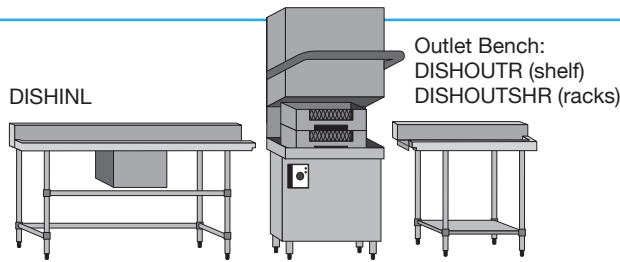

SINGLE SINK DISHWASHER INLET 700mm DEEP RIGHT OPENING

This 700 mm sink range is modular to the Brayco 700 mm deep sinks, cabinets and splashback benches.

This DISHINL sink sits to the left of the dishwasher when facing it.

700 SERIES DISHWASH INLET

Overall Dimensions:

1800 (w) x 700 (d) x 900 mm (h)

Splashback Height: 150 mm

Shipping Dimensions:

Sink: 1800 (w) x 700 (d) x 460 mm (h)

Legs: 1600 (w) x 170 (d) x 100 mm (h)

Shipping Weight: 38.3 kg

Material:

Top: 2 mm 304 grade stainless steel

Legs: 201 grade stainless steel

PRODUCT CODE: DISHINL

Brayco Stainless Steel is made from 95% recycled materials

FEATURES AND BENEFITS

- **Construction:** Our units are fully stainless steel. Very sturdy.
- **Bowl:** Fully welded for strength and superior durability.
- **Tap Location:** Untapped to allow for universal plumbing as required.
- **Splashback:** 130mm deep for plumbing space and 150mm high.
- **Sink Drainer Included**
- **Bar Work:** Fully adjustable to accommodate glass, dishwasher or shelf etc.

COMPONENTS

- | | | |
|---|----------------------|------------------------------|
| ① | Splashback | 150 mm (high), 130 mm (deep) |
| ② | Fully welded bowls | 58 ltr capacity |
| ③ | Welded sockets | 1.2 mm |
| ④ | Stainless steel legs | Ø 42 |
| ⑤ | Leg Brace Rails | Ø 32 |
| ⑥ | Adjustable feet | up to 35 mm (max) |
| ⑦ | Waste outlet | 90 mm (diameter) |