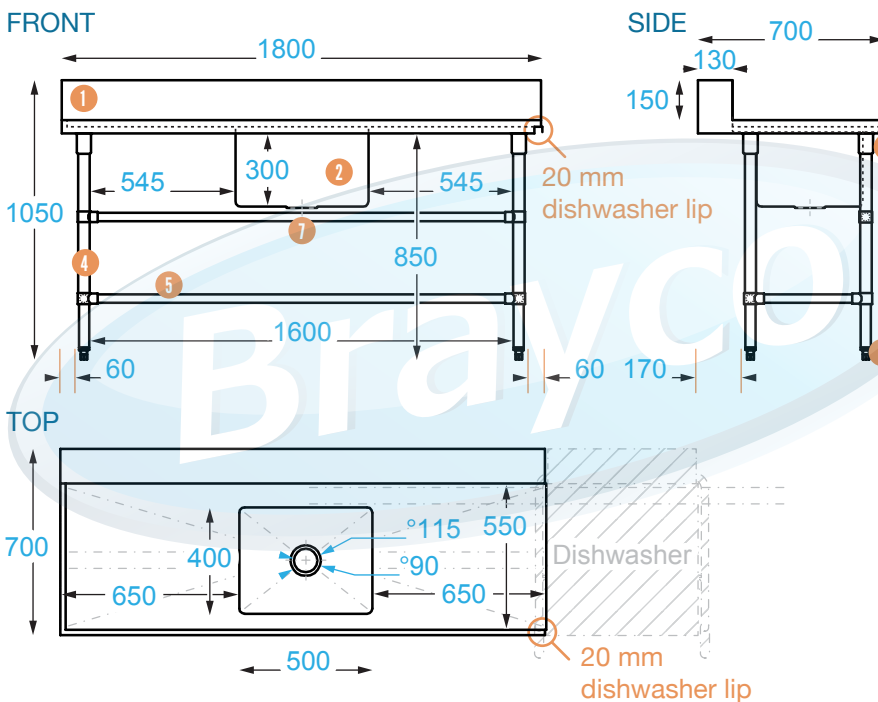

SINGLE SINK DISHWASHER INLET 700mm DEEP RIGHT OPENING

This 700 mm sink range is modular to the Brayco 700 mm deep sinks, cabinets and splashback benches.

This DISHINL sink sits to the left of the dishwasher when facing it.

700 SERIES DISHWASH INLET

Overall Dimensions:

1800 (w) x 700 (d) x 900 mm (h)

Splashback Height: 150 mm

Shipping Dimensions:

Sink: 1800 (w) x 700 (d) x 460 mm (h)

Legs: 1600 (w) x 170 (d) x 100 mm (h)

Shipping Weight: 38.3 kg

Material:

Top: 2 mm 304 grade stainless steel

Legs: 201 grade stainless steel

PRODUCT CODE: DISHINL

Brayco Stainless Steel is made from 95% recycled materials

FEATURES AND BENEFITS

- **Construction:** Our units are fully stainless steel. Very sturdy.
- **Bowl:** Fully welded for strength and superior durability.
- **Tap Location:** Untapped to allow for universal plumbing as required.
- **Splashback:** 130mm deep for plumbing space and 150mm high.
- **Sink Drainer Included**
- **Bar Work:** Fully adjustable to accommodate glass, dishwasher or shelf etc.

COMPONENTS

- | | | |
|---|----------------------|------------------------------|
| ① | Splashback | 150 mm (high), 130 mm (deep) |
| ② | Fully welded bowls | 58 ltr capacity |
| ③ | Welded sockets | 1.2 mm |
| ④ | Stainless steel legs | Ø 42 |
| ⑤ | Leg Brace Rails | Ø 32 |
| ⑥ | Adjustable feet | up to 35 mm (max) |
| ⑦ | Waste outlet | 90 mm (diameter) |