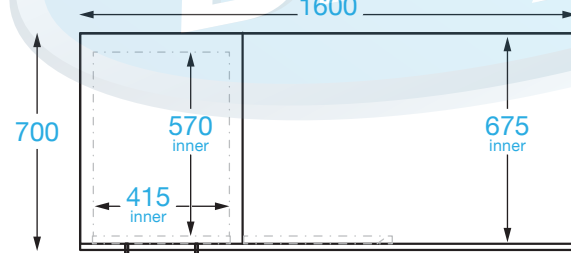

### Overall Dimensions:

1600 (w) x 700 (d) x 900 mm (h)

### Shipping Dimensions:

1600 (w) x 700 (d) x 900 mm (h)

### ADDITIONAL ITEMS

- Splashback Extension: Fix to the back and/or side of your cabinet.
 
- Overshelves: 2 tier overshelves sit on top of bench.
 

FRONT

SIDE

TOP