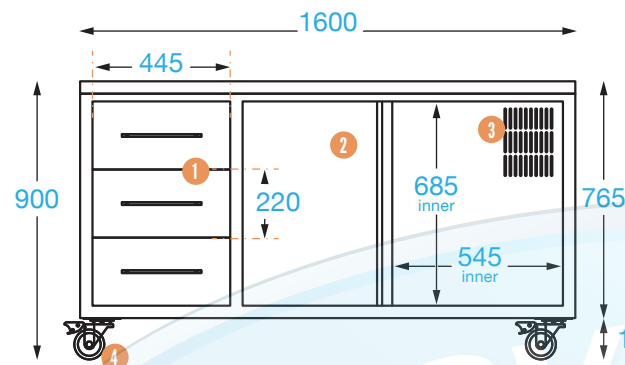

ADDITIONAL ITEMS

- Splashback Extension: Fix to the back and/or side of your cabinet.
- Overshelves: 2 tier overshelves sit on top of bench.

FRONT