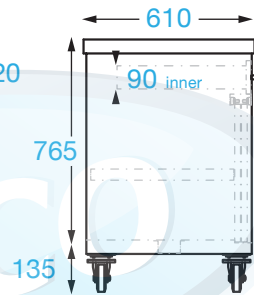

## 610 SERIES DRAWER CABINET

**Overall Dimensions:**

2000 (w) x 610 (d) x 900 mm (h)

**Shipping Dimensions:**

2000 (w) x 610 (d) x 900 mm (h)

**Shipping Weight:** 104.7 kg

**Material:**

Top:

1 mm 304 grade stainless steel

Door / Side / Internal:

0.8 mm 430 grade stainless steel

This 610 mm cabinet range is modular to the Brayco 610 mm deep sinks, splashbacks and benches.

**FRONT**

**SIDE**

**TOP**