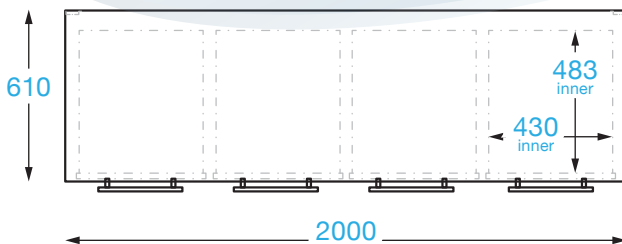

## 610 SERIES DRAWER CABINET

**Overall Dimensions:**

2000 (w) x 610 (d) x 900 mm (h)

**Shipping Dimensions:**

2000 (w) x 610 (d) x 900 mm (h)

**Shipping Weight:** 104.7 kg

**Material:**

Top:

1 mm 304 grade stainless steel

Door / Side / Internal:

0.8 mm 430 grade stainless steel

This 610 mm cabinet range is modular to the Brayco 610 mm deep sinks, splashbacks and benches.

**FRONT**

**SIDE**

**TOP**