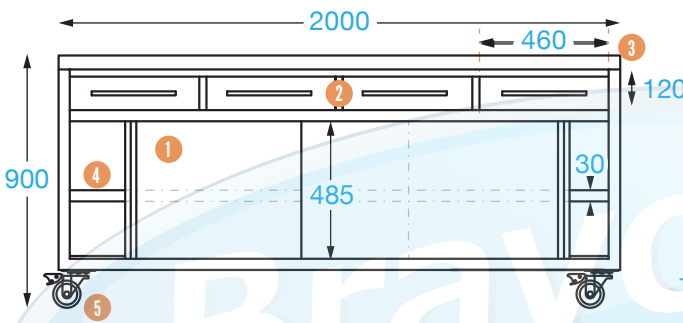

## 610 SERIES DRAWER CABINET

**Overall Dimensions:**

2000 (w) x 610 (d) x 900 mm (h)

**Shipping Dimensions:**

2000 (w) x 610 (d) x 900 mm (h)

**Shipping Weight:** 104.7 kg

**Material:**

Top:

1 mm 304 grade stainless steel

Door / Side / Internal:

0.8 mm 430 grade stainless steel

This 610 mm cabinet range is modular to the Brayco 610 mm deep sinks, splashbacks and benches.

**FRONT**

**SIDE**

**TOP**