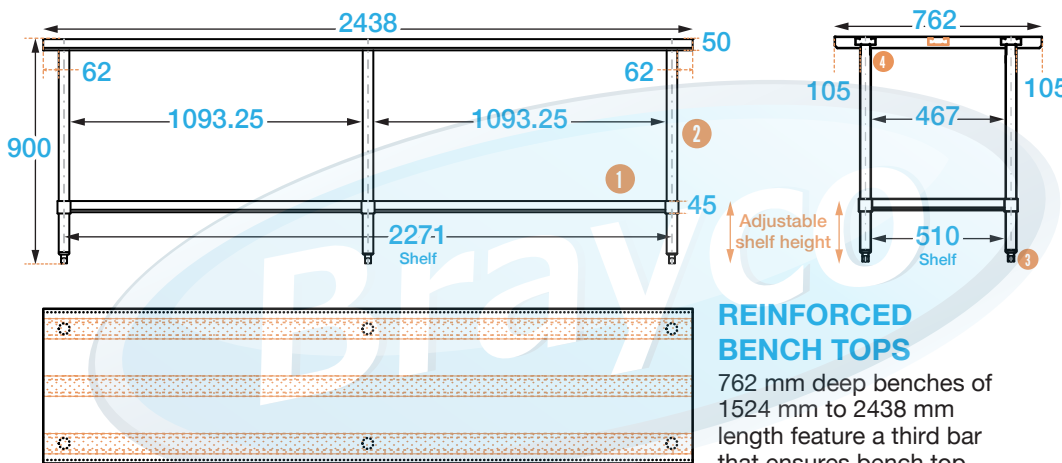

### Overall Dimensions:

2438 (w) x 762 (d) x 900 mm (h)

### Shipping Dimensions:

2460 (w) x 810 (d) x 150 mm (h)

### Material:

Top: 1.2 mm 304 grade stainless steel

Undershelf: 1.2 mm galvanised steel

Legs: 410 grade 42.5 mm diameter

Feet: stainless steel

FRONT

SIDE

### REINFORCED BENCH TOPS

762 mm deep benches of 1524 mm to 2438 mm length feature a third bar that ensures bench top strength and stability.